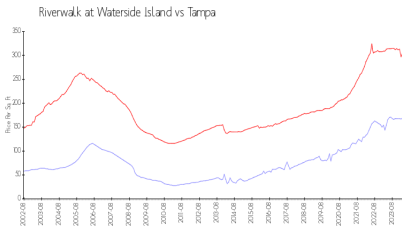

Market Information

Riverwalk at Waterside \$169/sq. ft.
Island:
Tampa: \$305/sq. ft.

Tampa: \$305/sq. ft.
Hillsborough: \$247/sq. ft.

Inventory for Sale

Riverwalk at Waterside Island	2%
Tampa	2%
Hillsborough	2%

Avg. Time to Close Over Last 12 Months

Riverwalk at Waterside Island	21 days
Tampa	42 days
Hillsborough	43 days