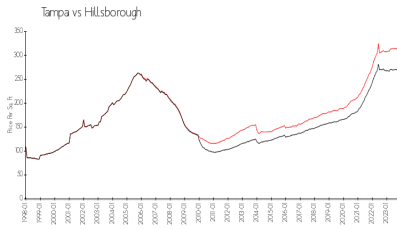

Market Information

Riverwalk at Waterside \$169/sq. ft.
Island:
Tampa: \$305/sq. ft.

Tampa: \$305/sq. ft.
Hillsborough: \$247/sq. ft.

Inventory for Sale

Riverwalk at Waterside Island	2%
Tampa	2%
Hillsborough	2%

Avg. Time to Close Over Last 12 Months

Riverwalk at Waterside Island	21 days
Tampa	42 days
Hillsborough	43 days