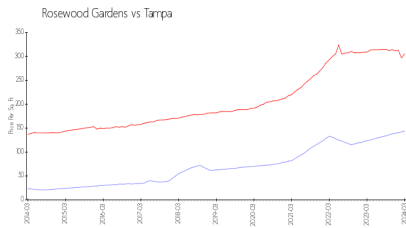

Rosewood Gardens

2800 E 113 Ave, Tampa, FL, Hillsborough 33612

Building Information

Number of units:	48
Number of active listings for rent:	0
Number of active listings for sale:	3
Building inventory for sale:	6%
Number of sales over the last 12 months:	0
Number of sales over the last 6 months:	0
Number of sales over the last 3 months:	0

Rosewood Gardens Condo Association
 2800 E 113th Ave
 Tampa, FL 33612

Built in 1983 - 48 units - 2 floors

Market Information

Rosewood Gardens: \$144/sq. ft.
 Tampa: \$305/sq. ft.

Tampa: \$305/sq. ft.
 Hillsborough: \$247/sq. ft.