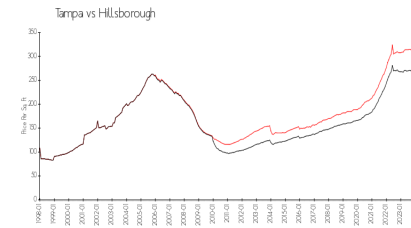

Rosewood Gardens Condo Association
 2800 E 113th Ave
 Tampa, FL 33612

Built in 1983 - 48 units - 2 floors

Market Information

Rosewood Gardens: \$144/sq. ft.
 Tampa: \$305/sq. ft.

Tampa: \$305/sq. ft.
 Hillsborough: \$247/sq. ft.

Inventory for Sale

Rosewood Gardens	6%
Tampa	2%
Hillsborough	2%

Avg. Time to Close Over Last 12 Months

Rosewood Gardens	22 days
Tampa	41 days
Hillsborough	43 days