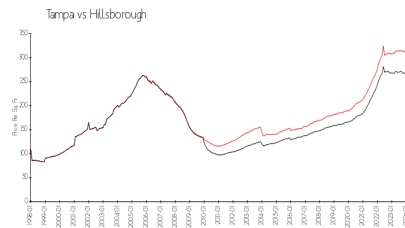

Tampa: \$305/sq. ft.
 Hillsborough: \$247/sq. ft.

Inventory for Sale

Sanctuary at Alexandra Place
 Tampa
 0%%

Hillsborough

Avg. Time to Close Over Last 12 Months

Sanctuary at Alexandra Place 116 days
 Tampa 42 days
 Hillsborough 44 days