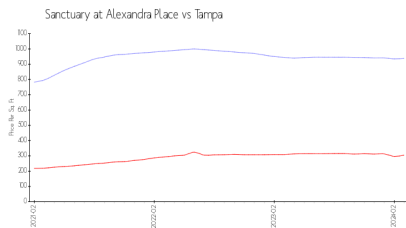

Market Information

Sanctuary at Alexandra $938/sq. ft.
Place:
Tampa: $305/sq. ft.