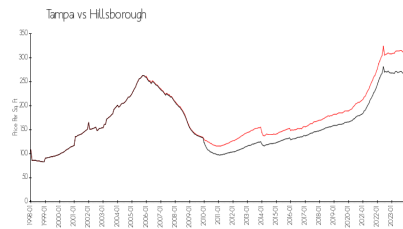

Seybold Lofts

1501 W Horatio St, Tampa, FL, Hillsborough 33606

Building Information

Number of units:	32
Number of active listings for rent:	1
Number of active listings for sale:	0
Building inventory for sale:	
Number of sales over the last 12 months:	0%
Number of sales over the last 6 months:	0
Number of sales over the last 3 months:	0

Built in 1969 - 32 units - 2 floors

Market Information

Seybold Lofts: \$481/sq. ft.
Tampa: \$305/sq. ft.

Tampa: \$305/sq. ft.
Hillsborough: \$247/sq. ft.

Inventory for Sale

Seybold Lofts
Tampa
0%

Hillsborough