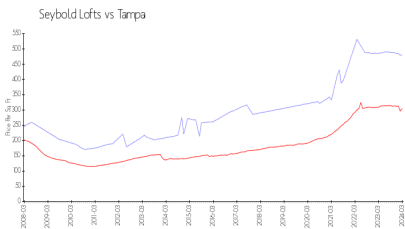

Seybold Lofts

1501 W Horatio St, Tampa, FL, Hillsborough 33606

Building Information

Number of units:	32
Number of active listings for rent:	1
Number of active listings for sale:	0
Building inventory for sale:	
Number of sales over the last 12 months:	0%
Number of sales over the last 6 months:	0
Number of sales over the last 3 months:	0

Built in 1969 - 32 units - 2 floors

Market Information

Seybold Lofts: \$481/sq. ft.
Tampa: \$305/sq. ft.

Tampa: \$305/sq. ft.
Hillsborough: \$247/sq. ft.

Inventory for Sale

Seybold Lofts
Tampa
0%

Hillsborough

Avg. Time to Close Over Last 12 Months

Seybold Lofts 24 days
Tampa 42 days
Hillsborough 44 days