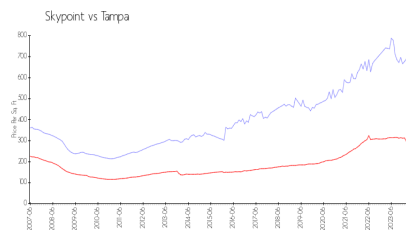

Skypoint

777 N Ashley Drive, Tampa, FL, Hillsborough 33602

Building Information

Number of units:	380
Number of active listings for rent:	6
Number of active listings for sale:	23
Building inventory for sale:	6%
Number of sales over the last 12 months:	22
Number of sales over the last 6 months:	11
Number of sales over the last 3 months:	6

Skypoint Condominium Association
777 N Ashley Drive
Tampa, FL 33602
(813) 514-41 45

Built in 2008 - 380 units - 32 floors

Market Information

Skypoint: \$701/sq. ft.
Tampa: \$305/sq. ft.

Tampa: \$305/sq. ft.
Hillsborough: \$247/sq. ft.