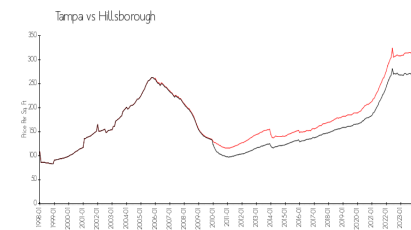

Skypoint Condominium Association
777 N Ashley Drive
Tampa, FL 33602
(813) 514-41 45

Built in 2008 - 380 units - 32 floors

Market Information

Skypoint: \$701/sq. ft.
Tampa: \$305/sq. ft.

Tampa: \$305/sq. ft.
Hillsborough: \$247/sq. ft.