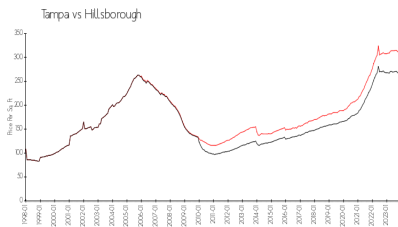

Slade at Channelside North & South (2)

1175 E Kennedy Blvd, Tampa, FL, Hillsborough 33602

Building Information

Number of units: 294
 Number of active listings for rent: 0
 Number of active listings for sale: 0
 Building inventory for sale:
 Number of sales over the last 12 months: 0%
 Number of sales over the last 6 months: 0
 Number of sales over the last 3 months: 0

Slade At Channelside
 119 N 11th St # 300
 Tampa, FL 33602
 (813) 228-6700
<http://www.thesladetampa.com/>

Built in 2009 - 294 units - 8 floors

Market Information

Slade at Channelside North & South (2): \$378/sq. ft.
 Tampa: \$305/sq. ft.

Tampa: \$305/sq. ft.
 Hillsborough: \$247/sq. ft.

Inventory for Sale

Slade at Channelside North & South (2)
 Tampa
 0%%

Hillsborough

Avg. Time to Close Over Last 12 Months

Slade at Channelside North & South (2) 46 days
 Tampa 42 days
 Hillsborough 44 days