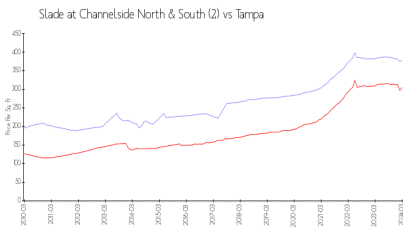

Slade at Channelside North & South (2)

1175 E Kennedy Blvd, Tampa, FL, Hillsborough 33602

Building Information

Number of units: 294
 Number of active listings for rent: 0
 Number of active listings for sale: 0
 Building inventory for sale:
 Number of sales over the last 12 months: 0%
 Number of sales over the last 6 months: 0
 Number of sales over the last 3 months: 0

Slade At Channelside
 119 N 11th St # 300
 Tampa, FL 33602
 (813) 228-6700
<http://www.thesladetampa.com/>

Built in 2009 - 294 units - 8 floors

Market Information

Slade at Channelside North & South (2): \$378/sq. ft.
 Tampa: \$305/sq. ft.

Tampa: \$305/sq. ft.
 Hillsborough: \$247/sq. ft.

Inventory for Sale

Slade at Channelside North & South (2)
 Tampa
 0%%

Hillsborough

Avg. Time to Close Over Last 12 Months

Slade at Channelside North & South (2) 46 days
 Tampa 42 days
 Hillsborough 44 days