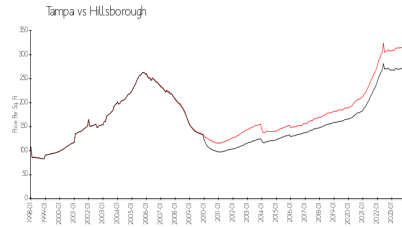

## Market Information

Somerset Park: \$180/sq. ft.  
Tampa: \$305/sq. ft.

Tampa: \$305/sq. ft.  
Hillsborough: \$247/sq. ft.