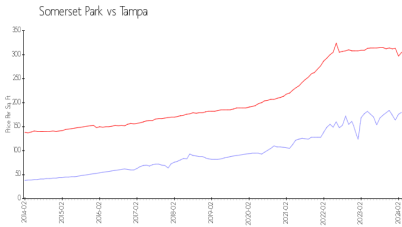

## Market Information

Somerset Park: \$180/sq. ft.  
Tampa: \$305/sq. ft.

Tampa: \$305/sq. ft.  
Hillsborough: \$247/sq. ft.