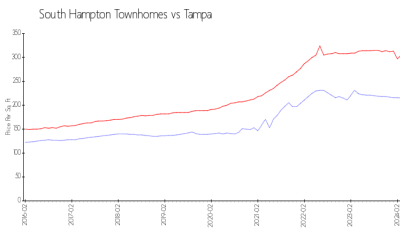

Market Information

South Hampton Townhomes: $215/sq. ft.
Tampa: $305/sq. ft.

Tampa: $305/sq. ft.
Hillsborough: $247/sq. ft.

Inventory for Sale

South Hampton Townhomes: 0%
Tampa: 2%
Hillsborough: 2%

Avg. Time to Close Over Last 12 Months

South Hampton Townhomes: 40 days
Tampa: 42 days
Hillsborough: 43 days