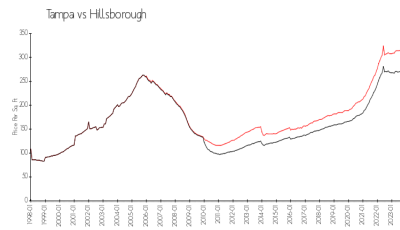

Market Information

South Hampton Townhomes: $215/sq. ft.
Tampa: $305/sq. ft.

Tampa: $305/sq. ft.
Hillsborough: $247/sq. ft.

Inventory for Sale

South Hampton Townhomes: 0%
Tampa: 2%
Hillsborough: 2%

Avg. Time to Close Over Last 12 Months

South Hampton Townhomes: 40 days
Tampa: 42 days
Hillsborough: 43 days