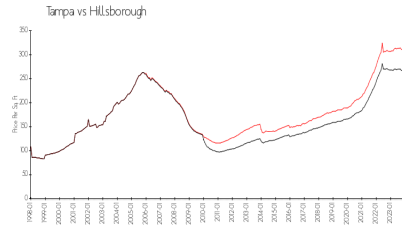

South Park

3711 W Winsconsin Ave, Tampa, FL, Hillsborough 33611

Building Information

Number of units: 32
 Number of active listings for rent: 0
 Number of active listings for sale: 0
 Building inventory for sale:
 Number of sales over the last 12 months: 0%%
 Number of sales over the last 6 months: 0
 Number of sales over the last 3 months: 0

Built in 1990 - 32 units - 2 floors

Market Information

South Park: \$245/sq. ft.
 Tampa: \$306/sq. ft.

Tampa: \$306/sq. ft.
 Hillsborough: \$249/sq. ft.

Inventory for Sale

South Park
 Tampa
 0%%

Hillsborough

Avg. Time to Close Over Last 12 Months

South Park 13 days
 Tampa 42 days
 Hillsborough 44 days