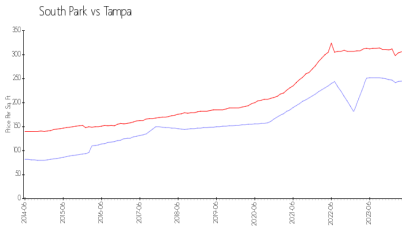

South Park

3711 W Winsconsin Ave, Tampa, FL, Hillsborough 33611

Building Information

Number of units: 32
 Number of active listings for rent: 0
 Number of active listings for sale: 0
 Building inventory for sale:
 Number of sales over the last 12 months: 0%%
 Number of sales over the last 6 months: 0
 Number of sales over the last 3 months: 0

Built in 1990 - 32 units - 2 floors

Market Information

South Park: \$245/sq. ft.
 Tampa: \$306/sq. ft.

Tampa: \$306/sq. ft.
 Hillsborough: \$249/sq. ft.

Inventory for Sale

South Park
 Tampa
 0%%

Hillsborough