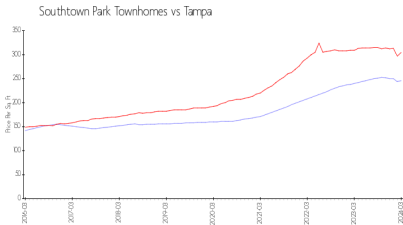

## Market Information

Southtown Park Townhomes: \$246/sq. ft.  
 Tampa: \$305/sq. ft.

Tampa: \$305/sq. ft.  
 Hillsborough: \$247/sq. ft.