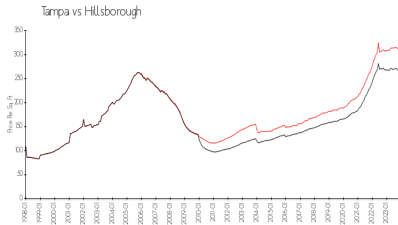

## Market Information

Southtown Park Townhomes: \$246/sq. ft.  
 Tampa: \$305/sq. ft.

Tampa: \$305/sq. ft.  
 Hillsborough: \$247/sq. ft.