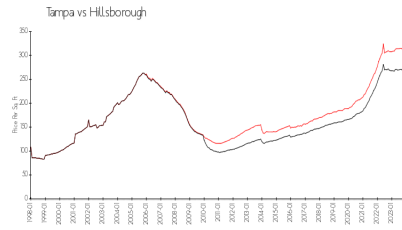

Market Information

Stone Creek Pointe: $227/sq. ft.
Tampa: $305/sq. ft.

Tampa: $305/sq. ft.
Hillsborough: $247/sq. ft.

Inventory for Sale

Stone Creek Pointe	0%
Tampa	2%
Hillsborough	2%

Avg. Time to Close Over Last 12 Months

Stone Creek Pointe	27 days
Tampa	42 days
Hillsborough	43 days