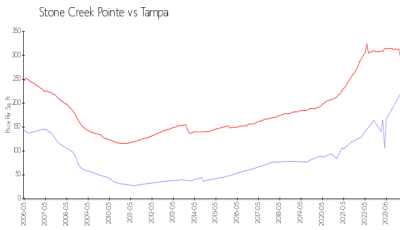

Stone Creek Pointe

13285-13405 Arbor Pointe Cir, Tampa, FL, Hillsborough 33617

Building Information

Number of units:	148
Number of active listings for rent:	0
Number of active listings for sale:	1
Building inventory for sale:	0%
Number of sales over the last 12 months:	3
Number of sales over the last 6 months:	1
Number of sales over the last 3 months:	1

Stone Creek Pointe: \$227/sq. ft.
 Tampa: \$305/sq. ft.

Tampa: \$305/sq. ft.
 Hillsborough: \$247/sq. ft.

Inventory for Sale

Stone Creek Pointe	0%
Tampa	2%
Hillsborough	2%

Avg. Time to Close Over Last 12 Months

Stone Creek Pointe	27 days
Tampa	42 days
Hillsborough	43 days