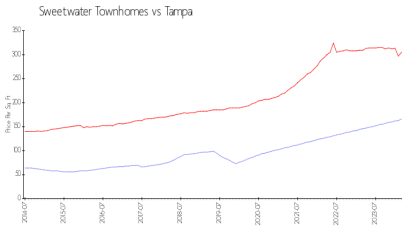

Sweetwater Townhomes

5401-5457 Sweetwater Terrace Cir, Tampa, FL, Hillsborough 33634

Building Information

Number of units: 29
 Number of active listings for rent: 0
 Number of active listings for sale: 0
 Building inventory for sale:
 Number of sales over the last 12 months: 0%%
 Number of sales over the last 6 months: 2
 Number of sales over the last 3 months: 1

Built in 1984 - 29 units - 3 floors

Market Information

Sweetwater Townhomes: \$166/sq. ft.
 Tampa: \$305/sq. ft.

Tampa: \$305/sq. ft.
 Hillsborough: \$247/sq. ft.

Inventory for Sale

Sweetwater Townhomes
 Tampa
 0%%