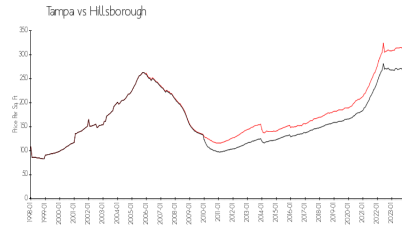

Sweetwater Townhomes

5401-5457 Sweetwater Terrace Cir, Tampa, FL, Hillsborough 33634

Building Information

Number of units: 29
 Number of active listings for rent: 0
 Number of active listings for sale: 0
 Building inventory for sale:
 Number of sales over the last 12 months: 0%%
 Number of sales over the last 6 months: 2
 Number of sales over the last 3 months: 1

Built in 1984 - 29 units - 3 floors

Market Information

Sweetwater Townhomes: \$166/sq. ft.
 Tampa: \$305/sq. ft.

Tampa: \$305/sq. ft.
 Hillsborough: \$247/sq. ft.

Inventory for Sale

Sweetwater Townhomes
 Tampa
 0%%