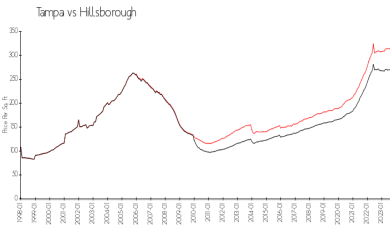

Market Information

Tampa Racquet Club: $182/sq. ft.
Tampa: $305/sq. ft.

Tampa: $305/sq. ft.
Hillsborough: $247/sq. ft.

Inventory for Sale

Tampa Racquet Club	4%
Tampa	2%
Hillsborough	2%

Avg. Time to Close Over Last 12 Months

Tampa Racquet Club	35 days
Tampa	42 days
Hillsborough	43 days