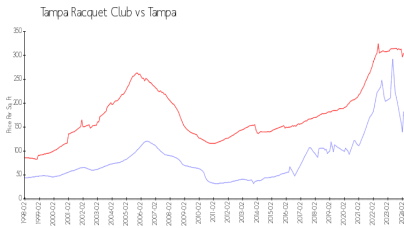

Market Information

Tampa Racquet Club: $182/sq. ft.
Tampa: $305/sq. ft.

Tampa: $305/sq. ft.
Hillsborough: $247/sq. ft.

Inventory for Sale

Tampa Racquet Club	4%
Tampa	2%
Hillsborough	2%

Avg. Time to Close Over Last 12 Months

Tampa Racquet Club	35 days
Tampa	42 days
Hillsborough	43 days