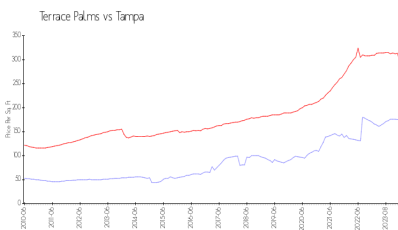

## Market Information

Terrace Palms: \$174/sq. ft.  
Tampa: \$305/sq. ft.

Tampa: \$305/sq. ft.  
Hillsborough: \$247/sq. ft.