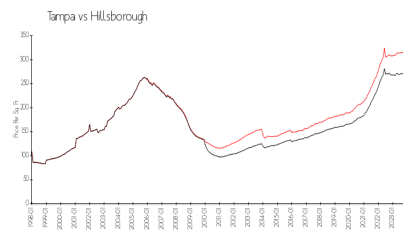

## Market Information

Terrace Palms: \$174/sq. ft.  
Tampa: \$305/sq. ft.

Tampa: \$305/sq. ft.  
Hillsborough: \$247/sq. ft.