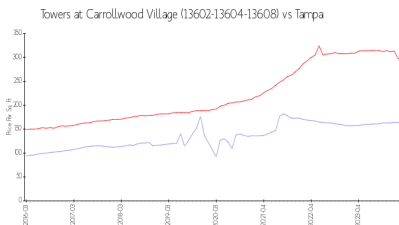

## Market Information

Towers at Carrollwood Village  
(13602-13604-13608):  
Tampa: \$305/sq. ft.

Tampa: \$305/sq. ft.  
Hillsborough: \$247/sq. ft.