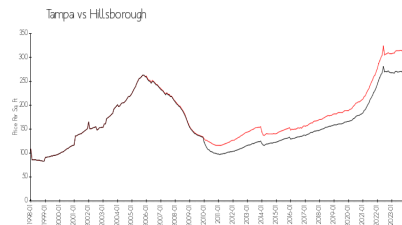

## Market Information

Towers at Carrollwood Village  
(13602-13604-13608):  
Tampa: \$305/sq. ft.

Tampa: \$305/sq. ft.  
Hillsborough: \$247/sq. ft.