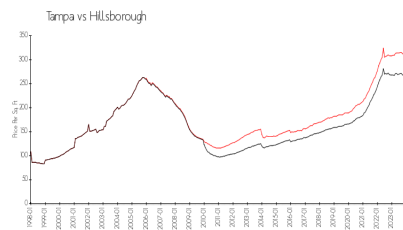

## Market Information

Towers of Channelside 1: \$700/sq. ft.  
 Tampa: \$305/sq. ft.

Tampa: \$305/sq. ft.  
 Hillsborough: \$247/sq. ft.