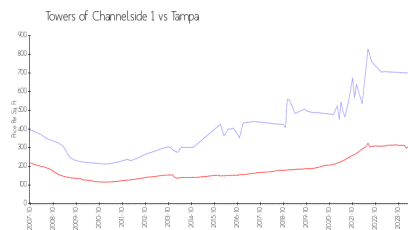

## Market Information

Towers of Channelside 1: \$700/sq. ft.  
 Tampa: \$305/sq. ft.

Tampa: \$305/sq. ft.  
 Hillsborough: \$247/sq. ft.