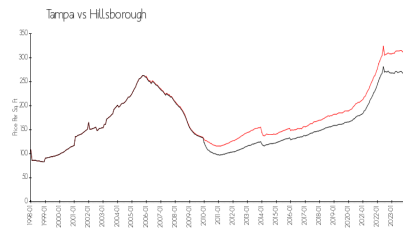

Towers of Channelside 2

445 S 12th St, Tampa, FL, Hillsborough 33602

Building Information

Number of units: 139
 Number of active listings for rent: 3
 Number of active listings for sale: 4
 Building inventory for sale: 2%
 Number of sales over the last 12 months: 5
 Number of sales over the last 6 months: 2
 Number of sales over the last 3 months: 2

Channelside Condo Assoc
 202 N 11th St
 Tampa, FL 33602
 (813) 223-3243

Built in 2007 - 139 units - 29 floors

Market Information

Towers of Channelside 2: \$757/sq. ft.
 Tampa: \$305/sq. ft.

Tampa: \$305/sq. ft.
 Hillsborough: \$247/sq. ft.