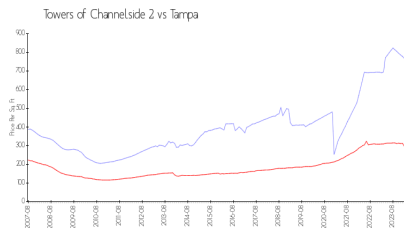

Towers of Channelside 2

445 S 12th St, Tampa, FL, Hillsborough 33602

Building Information

Number of units: 139
 Number of active listings for rent: 3
 Number of active listings for sale: 4
 Building inventory for sale: 2%
 Number of sales over the last 12 months: 5
 Number of sales over the last 6 months: 2
 Number of sales over the last 3 months: 2

Channelside Condo Assoc
 202 N 11th St
 Tampa, FL 33602
 (813) 223-3243

Built in 2007 - 139 units - 29 floors

Market Information

Towers of Channelside 2: \$757/sq. ft.
 Tampa: \$305/sq. ft.

Tampa: \$305/sq. ft.
 Hillsborough: \$247/sq. ft.