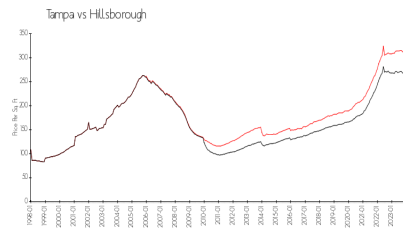

Townhomes at Parkside

6010-6304 Parkside Meadow Dr, Tampa, FL, Hillsborough 33625

Building Information

Number of units:	72
Number of active listings for rent:	1
Number of active listings for sale:	1
Building inventory for sale:	1%
Number of sales over the last 12 months:	1
Number of sales over the last 6 months:	0
Number of sales over the last 3 months:	0

Built in 2012 - 72 units - 2 floors

Market Information

Townhomes at Parkside: \$225/sq. ft.
Tampa: \$305/sq. ft.

Tampa: \$305/sq. ft.
Hillsborough: \$247/sq. ft.

Inventory for Sale

Townhomes at Parkside	1%
Tampa	2%
Hillsborough	2%