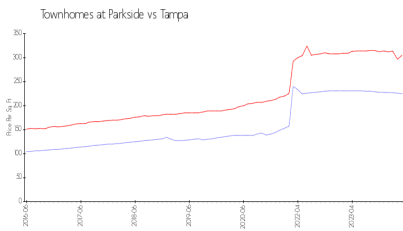

Townhomes at Parkside

6010-6304 Parkside Meadow Dr, Tampa, FL, Hillsborough 33625

Building Information

Number of units:	72
Number of active listings for rent:	1
Number of active listings for sale:	1
Building inventory for sale:	1%
Number of sales over the last 12 months:	1
Number of sales over the last 6 months:	0
Number of sales over the last 3 months:	0

Built in 2012 - 72 units - 2 floors

Market Information

Townhomes at Parkside: \$225/sq. ft.
Tampa: \$305/sq. ft.

Tampa: \$305/sq. ft.
Hillsborough: \$247/sq. ft.

Inventory for Sale

Townhomes at Parkside	1%
Tampa	2%
Hillsborough	2%