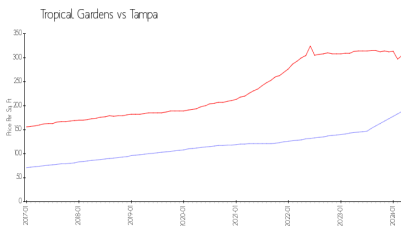

Tropical Gardens

3607 W Idlewild Ave, Tampa, FL, Hillsborough 33614

Building Information

Number of units:	16
Number of active listings for rent:	0
Number of active listings for sale:	1
Building inventory for sale:	6%
Number of sales over the last 12 months:	2
Number of sales over the last 6 months:	0
Number of sales over the last 3 months:	0

Built in 1997 - 16 units - 2 floors

Market Information

Tropical Gardens: \$188/sq. ft.
Tampa: \$305/sq. ft.

Tampa: \$305/sq. ft.
Hillsborough: \$247/sq. ft.

Inventory for Sale

Tropical Gardens	6%
Tampa	2%
Hillsborough	2%

Avg. Time to Close Over Last 12 Months

Tropical Gardens	132 days
Tampa	41 days
Hillsborough	43 days