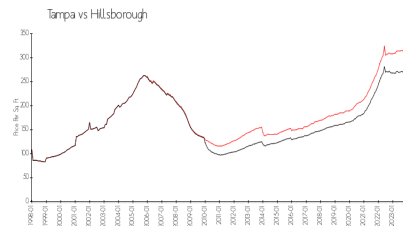

Built in 1997 - 16 units - 2 floors

Market Information

Tropical Gardens: \$188/sq. ft.
Tampa: \$305/sq. ft.

Tampa: \$305/sq. ft.
Hillsborough: \$247/sq. ft.

Inventory for Sale

Tropical Gardens	6%
Tampa	2%
Hillsborough	2%