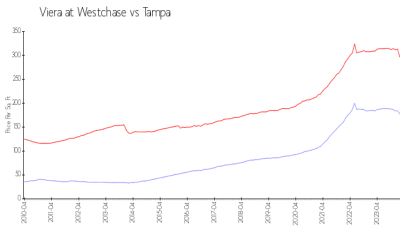

## Market Information

Viera at Westchase: \$181/sq. ft.  
 Tampa: \$305/sq. ft.

Tampa: \$305/sq. ft.  
 Hillsborough: \$247/sq. ft.