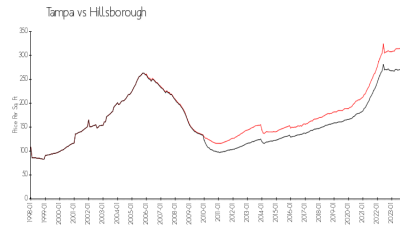

## Market Information

Viera at Westchase: \$181/sq. ft.  
 Tampa: \$305/sq. ft.

Tampa: \$305/sq. ft.  
 Hillsborough: \$247/sq. ft.