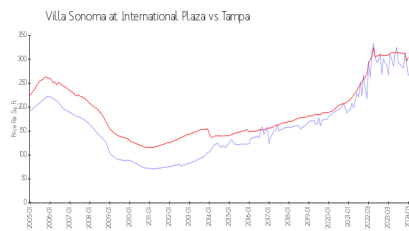

## Market Information

Villa Sonoma at International Plaza:	\$266/sq. ft.	Tampa:	\$305/sq. ft.
Tampa:	\$305/sq. ft.	Hillsborough:	\$247/sq. ft.