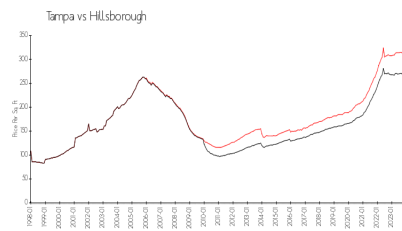

## Market Information

Villa Sonoma at International Plaza:	\$266/sq. ft.	Tampa:	\$305/sq. ft.
Tampa:	\$305/sq. ft.	Hillsborough:	\$247/sq. ft.