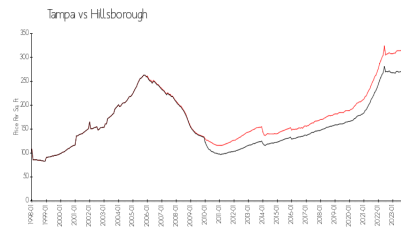

Market Information

Village Towers 4&5: $235/sq. ft.
Tampa: $305/sq. ft.

Tampa: $305/sq. ft.
Hillsborough: $247/sq. ft.

Inventory for Sale

Village Towers 4&5	4%
Tampa	2%
Hillsborough	2%

Avg. Time to Close Over Last 12 Months

Village Towers 4&5	23 days
Tampa	41 days
Hillsborough	43 days