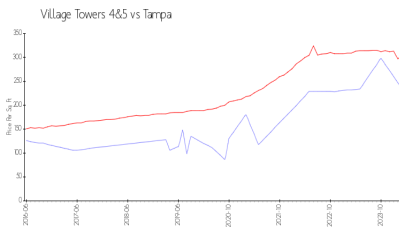

Village Towers 4&5

13610 S Village Dr, Tampa, FL, Hillsborough 33618

Building Information

Number of units:	73
Number of active listings for rent:	0
Number of active listings for sale:	3
Building inventory for sale:	4%
Number of sales over the last 12 months:	3
Number of sales over the last 6 months:	1
Number of sales over the last 3 months:	1

Village Towers
 Condominium Association, Inc
 4131 Gunn Highway
 Tampa, FL 33618
 Phone: (813) 961-2203

Built in 1981 - 73 units - 4 floors

Market Information

Village Towers 4&5: \$235/sq. ft.
 Tampa: \$305/sq. ft.

Tampa: \$305/sq. ft.
 Hillsborough: \$247/sq. ft.

Inventory for Sale

Village Towers 4&5	4%
Tampa	2%
Hillsborough	2%

Avg. Time to Close Over Last 12 Months

Village Towers 4&5	23 days
Tampa	41 days
Hillsborough	43 days