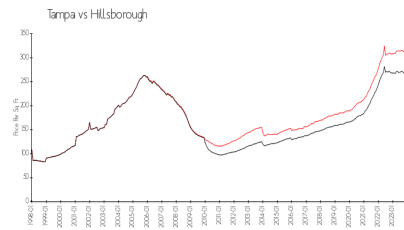

## Market Information

Virage Bayshore: \$1045/sq. ft.  
Tampa: \$305/sq. ft.

Tampa: \$305/sq. ft.  
Hillsborough: \$247/sq. ft.