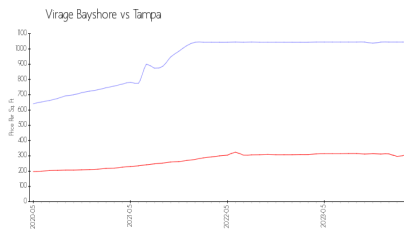

Virage Bayshore  
Address: 2905 W Julia St,  
Tampa, FL 33629  
Phone: +1 813-533-1888

Built in 2020 - 71 units - 25 floors

## Market Information

Virage Bayshore: \$1045/sq. ft.  
Tampa: \$305/sq. ft.

Tampa: \$305/sq. ft.  
Hillsborough: \$247/sq. ft.