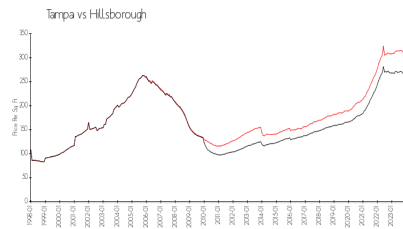

Washington Square Townhomes

5112 Temple Heights Rd, Tampa, FL, Hillsborough 33617

Building Information

Number of units:	48
Number of active listings for rent:	0
Number of active listings for sale:	0
Building inventory for sale:	
Number of sales over the last 12 months:	0%
Number of sales over the last 6 months:	0
Number of sales over the last 3 months:	0

Built in 1983 - 48 units - 2 floors

Market Information

Washington Square Townhomes: \$57/sq. ft.
Tampa: \$305/sq. ft.

Tampa: \$305/sq. ft.
Hillsborough: \$247/sq. ft.

Inventory for Sale

Washington Square Townhomes
Tampa
0%%