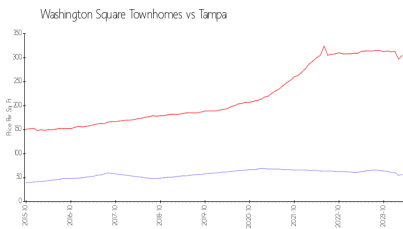

Washington Square Townhomes

5112 Temple Heights Rd, Tampa, FL, Hillsborough 33617

Building Information

Number of units:	48
Number of active listings for rent:	0
Number of active listings for sale:	0
Building inventory for sale:	
Number of sales over the last 12 months:	0%
Number of sales over the last 6 months:	0
Number of sales over the last 3 months:	0

Built in 1983 - 48 units - 2 floors

Market Information

Washington Square Townhomes: \$57/sq. ft.
Tampa: \$305/sq. ft.

Tampa: \$305/sq. ft.
Hillsborough: \$247/sq. ft.

Inventory for Sale

Washington Square Townhomes
Tampa
0%%

Hillsborough

Avg. Time to Close Over Last 12 Months

Washington Square Townhomes	57 days
Tampa	41 days
Hillsborough	43 days