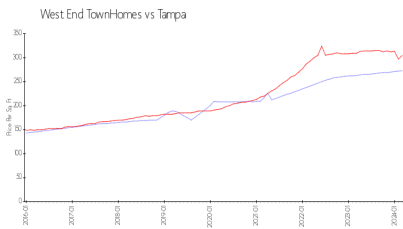

West End TownHomes

812-854 N Oregon Ave, Tampa, FL, Hillsborough 33606

Building Information

Number of units:	39
Number of active listings for rent:	1
Number of active listings for sale:	1
Building inventory for sale:	2%
Number of sales over the last 12 months:	0
Number of sales over the last 6 months:	0
Number of sales over the last 3 months:	0

Built in 2017 - 39 units - 3 floors

Market Information

West End TownHomes: \$273/sq. ft.
Tampa: \$305/sq. ft.

Tampa: \$305/sq. ft.
Hillsborough: \$247/sq. ft.

Inventory for Sale

West End TownHomes	2%
Tampa	2%
Hillsborough	2%