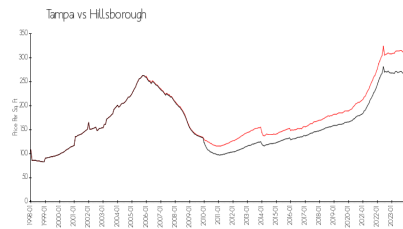

West End TownHomes

812-854 N Oregon Ave, Tampa, FL, Hillsborough 33606

Building Information

Number of units:	39
Number of active listings for rent:	1
Number of active listings for sale:	1
Building inventory for sale:	2%
Number of sales over the last 12 months:	0
Number of sales over the last 6 months:	0
Number of sales over the last 3 months:	0

Built in 2017 - 39 units - 3 floors

Market Information

West End TownHomes: \$273/sq. ft.
Tampa: \$305/sq. ft.

Tampa: \$305/sq. ft.
Hillsborough: \$247/sq. ft.

Inventory for Sale

West End TownHomes	2%
Tampa	2%
Hillsborough	2%