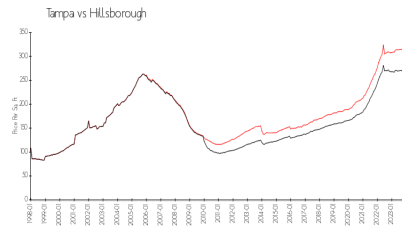

## Market Information

Westchester Manor:	\$106/sq. ft.	Tampa:	\$305/sq. ft.
Tampa:	\$305/sq. ft.	Hillsborough:	\$247/sq. ft.