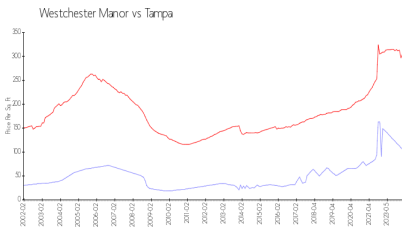

## Market Information

Westchester Manor:	\$106/sq. ft.	Tampa:	\$305/sq. ft.
Tampa:	\$305/sq. ft.	Hillsborough:	\$247/sq. ft.