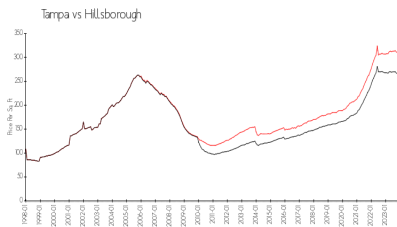

Wexford Townhomes

7806-8013 Tipperary Ln, Tampa, FL, Hillsborough 33610

Building Information

Number of units:	220
Number of active listings for rent:	0
Number of active listings for sale:	3
Building inventory for sale:	1%
Number of sales over the last 12 months:	13
Number of sales over the last 6 months:	5
Number of sales over the last 3 months:	3

Townhomes at Wexford
 Owners Association Inc
 655 North Franklin Street 2200
 Tampa, FL 33602
 Phone: (813) 628-0723

Built in 2012 - 220 units - 2 floors

Market Information

Wexford Townhomes: \$165/sq. ft.
 Tampa: \$306/sq. ft.

Tampa: \$306/sq. ft.
 Hillsborough: \$249/sq. ft.

Inventory for Sale

Wexford Townhomes	1%
Tampa	2%
Hillsborough	2%

Avg. Time to Close Over Last 12 Months

Wexford Townhomes	32 days
Tampa	42 days
Hillsborough	44 days