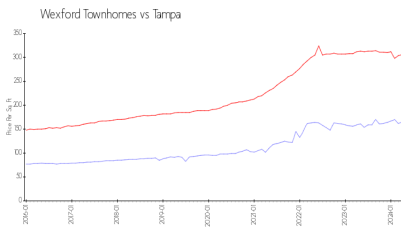

Wexford Townhomes

7806-8013 Tipperary Ln, Tampa, FL, Hillsborough 33610

Building Information

Number of units:	220
Number of active listings for rent:	0
Number of active listings for sale:	3
Building inventory for sale:	1%
Number of sales over the last 12 months:	13
Number of sales over the last 6 months:	5
Number of sales over the last 3 months:	3

Townhomes at Wexford
 Owners Association Inc
 655 North Franklin Street 2200
 Tampa, FL 33602
 Phone: (813) 628-0723

Built in 2012 - 220 units - 2 floors

Market Information

Wexford Townhomes: \$165/sq. ft.
 Tampa: \$306/sq. ft.

Tampa: \$306/sq. ft.
 Hillsborough: \$249/sq. ft.

Inventory for Sale

Wexford Townhomes	1%
Tampa	2%
Hillsborough	2%

Avg. Time to Close Over Last 12 Months

Wexford Townhomes	32 days
Tampa	42 days
Hillsborough	44 days