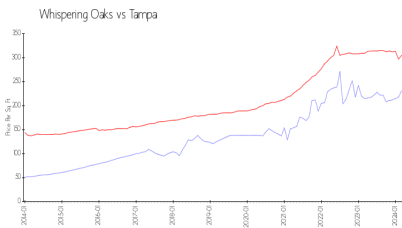

Whispering Oaks of Tampa HOA
13752 Orange Sunset Dr
Tampa, FL 33618
(813) 960-3251

Built in 1976 - 294 units - 2 floors

Market Information

Whispering Oaks: \$232/sq. ft.
Tampa: \$305/sq. ft.

Tampa: \$305/sq. ft.
Hillsborough: \$247/sq. ft.