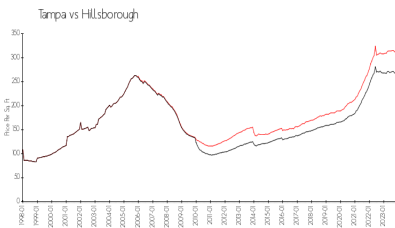

Whispering Oaks of Tampa HOA
13752 Orange Sunset Dr
Tampa, FL 33618
(813) 960-3251

Built in 1976 - 294 units - 2 floors

Market Information

Whispering Oaks: \$232/sq. ft.
Tampa: \$305/sq. ft.

Tampa: \$305/sq. ft.
Hillsborough: \$247/sq. ft.

Inventory for Sale

Whispering Oaks	2%
Tampa	2%
Hillsborough	2%

Avg. Time to Close Over Last 12 Months

Whispering Oaks	37 days
Tampa	42 days
Hillsborough	44 days