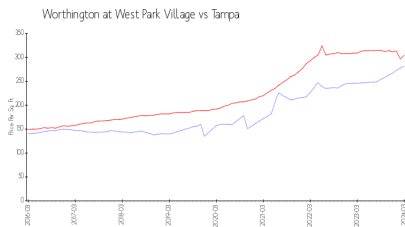

Market Information

Worthington at West Park Village: $282/sq. ft.
Tampa: $305/sq. ft.

Tampa: $305/sq. ft.
Hillsborough: $247/sq. ft.

Inventory for Sale

Worthington at West Park Village	2%
Tampa	2%
Hillsborough	2%

Avg. Time to Close Over Last 12 Months

Worthington at West Park Village	65 days
Tampa	42 days
Hillsborough	43 days