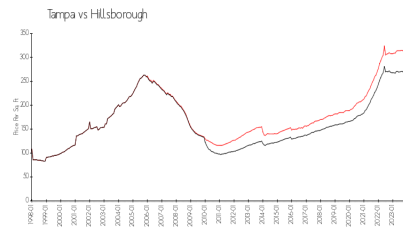

Market Information

Worthington at West Park Village: $282/sq. ft.
Tampa: $305/sq. ft.

Tampa: $305/sq. ft.
Hillsborough: $247/sq. ft.

Inventory for Sale

Worthington at West Park Village	2%
Tampa	2%
Hillsborough	2%

Avg. Time to Close Over Last 12 Months

Worthington at West Park Village	65 days
Tampa	42 days
Hillsborough	43 days