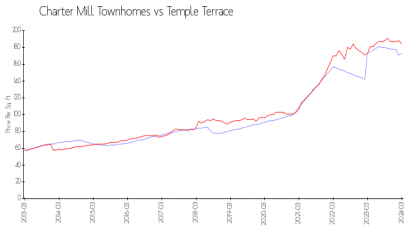

Market Information

Charter Mill Townhomes: $173/sq. ft.
Temple Terrace: $184/sq. ft.

Temple Terrace: $184/sq. ft.
Hillsborough: $247/sq. ft.

Inventory for Sale

Charter Mill Townhomes
Temple Terrace
0%

Hillsborough

Avg. Time to Close Over Last 12 Months

Charter Mill Townhomes: 3 days
Temple Terrace: 40 days
Hillsborough: 44 days