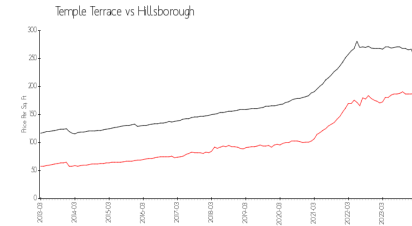

## Market Information

Charter Mill Townhomes: \$173/sq. ft.  
 Temple Terrace: \$184/sq. ft.

Temple Terrace: \$184/sq. ft.  
 Hillsborough: \$247/sq. ft.