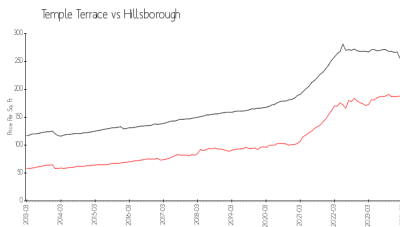

Market Information

Falls at New Tampa (1-12): $168/sq. ft.
Temple Terrace: $184/sq. ft.

Temple Terrace: $184/sq. ft.
Hillsborough: $247/sq. ft.

Inventory for Sale

Falls at New Tampa (1-12)	0%
Temple Terrace	2%
Hillsborough	2%

Avg. Time to Close Over Last 12 Months

Falls at New Tampa (1-12)	22 days
Temple Terrace	39 days
Hillsborough	43 days