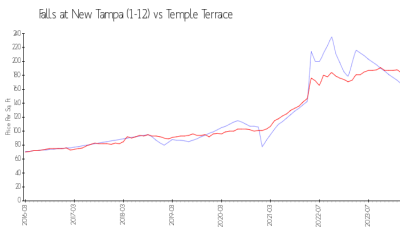

Falls at New Tampa (1-12)

12910-13212 Arbor Isle Dr, Temple Terrace, FL, Hillsborough 33572

Building Information

Number of units:	352
Number of active listings for rent:	2
Number of active listings for sale:	3
Building inventory for sale:	0%
Number of sales over the last 12 months:	6
Number of sales over the last 6 months:	2
Number of sales over the last 3 months:	1

Built in 1995 - 352 units - 3 floors

Falls of New Tampa
 Address: 13400 Arbor Isle Dr,
 Temple Terrace, FL 33637,
 Phone: +1 813-989-3438
<https://fallscondos.com/>

Market Information

Falls at New Tampa (1-12): \$168/sq. ft.
 Temple Terrace: \$184/sq. ft.

Temple Terrace: \$184/sq. ft.
 Hillsborough: \$247/sq. ft.

Inventory for Sale

Falls at New Tampa (1-12)	0%
Temple Terrace	2%
Hillsborough	2%

Avg. Time to Close Over Last 12 Months

Falls at New Tampa (1-12)	22 days
Temple Terrace	39 days
Hillsborough	43 days