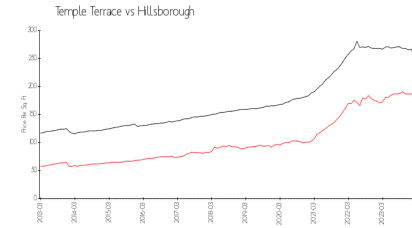

## Market Information

Meadowood Village: \$165/sq. ft.  
 Temple Terrace: \$184/sq. ft.

Temple Terrace: \$184/sq. ft.  
 Hillsborough: \$247/sq. ft.