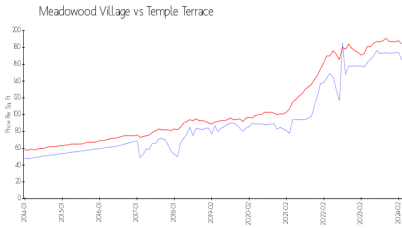

## Market Information

Meadowood Village: \$165/sq. ft.  
 Temple Terrace: \$184/sq. ft.

Temple Terrace: \$184/sq. ft.  
 Hillsborough: \$247/sq. ft.