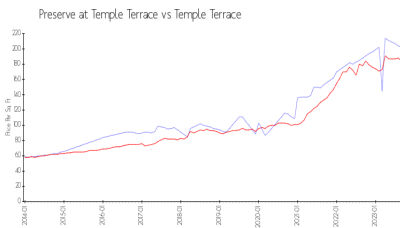

## Market Information

Preserve at Temple Terrace: \$202/sq. ft.  
 Temple Terrace: \$184/sq. ft.

Temple Terrace: \$184/sq. ft.  
 Hillsborough: \$247/sq. ft.