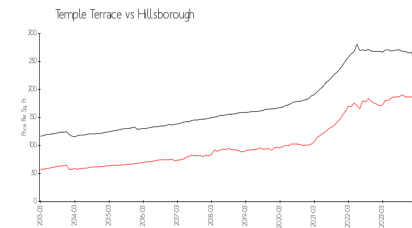

## Market Information

Preserve at Temple Terrace: \$202/sq. ft.  
 Temple Terrace: \$184/sq. ft.

Temple Terrace: \$184/sq. ft.  
 Hillsborough: \$247/sq. ft.