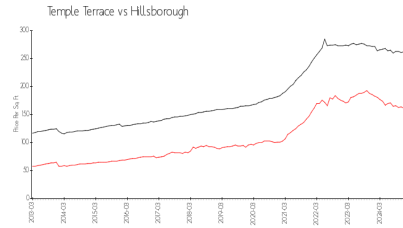

## Market Information

Raintree Manor Homes:	\$156/sq. ft.	Temple Terrace:	\$162/sq. ft.
Temple Terrace:	\$162/sq. ft.	Hillsborough:	\$244/sq. ft.