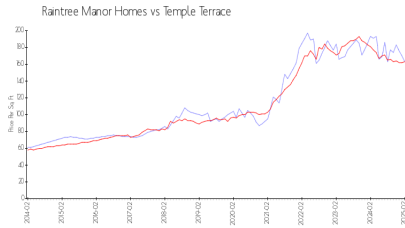

## Market Information

Raintree Manor Homes:	\$156/sq. ft.	Temple Terrace:	\$162/sq. ft.
Temple Terrace:	\$162/sq. ft.	Hillsborough:	\$244/sq. ft.