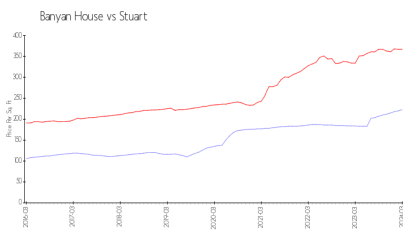

## Market Information

Banyan House: \$223/sq. ft.  
 Stuart: \$367/sq. ft.

Stuart: \$367/sq. ft.  
 Martin: \$314/sq. ft.