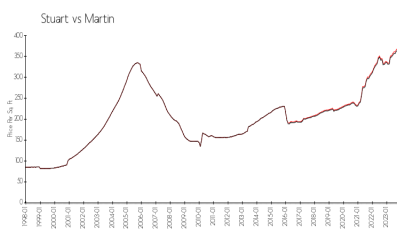

## Market Information

Banyan House: \$223/sq. ft.  
 Stuart: \$367/sq. ft.

Stuart: \$367/sq. ft.  
 Martin: \$314/sq. ft.