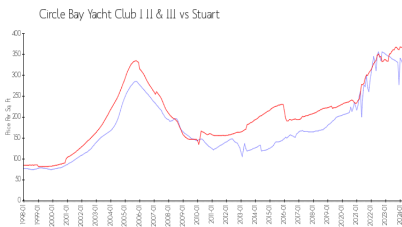

## Market Information

Circle Bay Yacht Club I \$328/sq. ft.  
 II & III:  
 Stuart: \$367/sq. ft.

Stuart: \$367/sq. ft.  
 Martin: \$314/sq. ft.