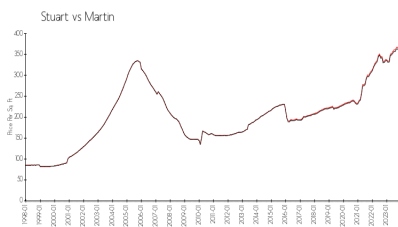

## Market Information

Circle Bay Yacht Club I \$328/sq. ft.  
 II & III:  
 Stuart: \$367/sq. ft.

Stuart: \$367/sq. ft.  
 Martin: \$314/sq. ft.