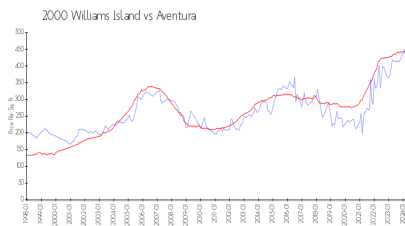

## Market Information

2000 Williams Island: \$407/sq. ft.  
Aventura: \$444/sq. ft.

Aventura: \$444/sq. ft.  
Miami-Dade: \$703/sq. ft.