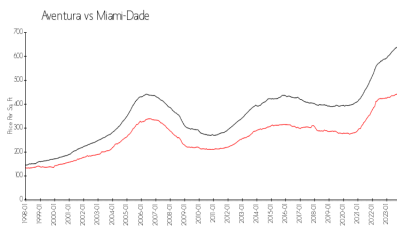

## Market Information

2000 Williams Island: \$407/sq. ft.  
Aventura: \$444/sq. ft.

Aventura: \$444/sq. ft.  
Miami-Dade: \$703/sq. ft.