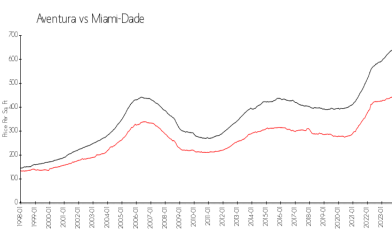

2800 Williams Island

2800 Island Blvd, Aventura, FL, Miami-Dade 33160

Building Information

Number of units: 159
 Number of active listings for rent: 0
 Number of active listings for sale: 5
 Building inventory for sale: 3%
 Number of sales over the last 12 months: 6
 Number of sales over the last 6 months: 2
 Number of sales over the last 3 months: 0

Williams Island 2800 Condo
 Administration Office (305) 937-1094
 Concierge (305) 933-1027

Built in 1990 - 159 units - 31 floors

Market Information

2800 Williams Island: \$539/sq. ft.
 Aventura: \$444/sq. ft.

Aventura: \$444/sq. ft.
 Miami-Dade: \$703/sq. ft.

Inventory for Sale

2800 Williams Island 3%
 Aventura 4%
 Miami-Dade 3%

Avg. Time to Close Over Last 12 Months

2800 Williams Island 49 days
 Aventura 87 days
 Miami-Dade 80 days