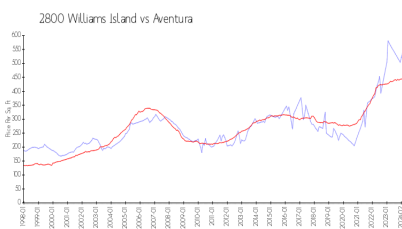

2800 Williams Island

2800 Island Blvd, Aventura, FL, Miami-Dade 33160

Building Information

Number of units: 159
 Number of active listings for rent: 0
 Number of active listings for sale: 5
 Building inventory for sale: 3%
 Number of sales over the last 12 months: 6
 Number of sales over the last 6 months: 2
 Number of sales over the last 3 months: 0

Williams Island 2800 Condo
 Administration Office (305) 937-1094
 Concierge (305) 933-1027

Built in 1990 - 159 units - 31 floors

Market Information

2800 Williams Island: \$539/sq. ft.
 Aventura: \$444/sq. ft.