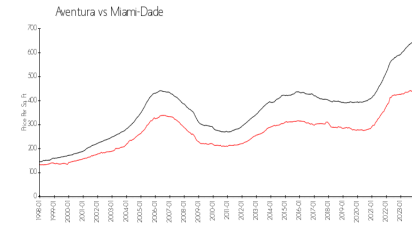

Marina Tower

19500 Turnberry Wy, Aventura, FL, Miami-Dade 33180

Building Information

Number of units:	147
Number of active listings for rent:	1
Number of active listings for sale:	4
Building inventory for sale:	2%
Number of sales over the last 12 months:	4
Number of sales over the last 6 months:	1
Number of sales over the last 3 months:	1

Marina Tower Condo Association
19500 Turnberry Way
Miami, FL 33180
Phone: (305) 935-3600

Built in 1982 - 147 units - 30 floors

Market Information

Marina Tower: \$456/sq. ft.
Aventura: \$444/sq. ft.

Aventura: \$444/sq. ft.
Miami-Dade: \$703/sq. ft.