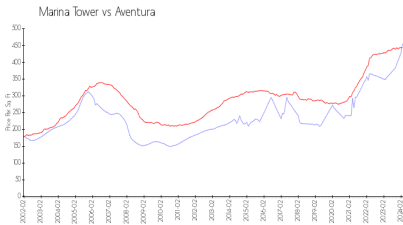

Marina Tower

19500 Turnberry Wy, Aventura, FL, Miami-Dade 33180

Building Information

Number of units:	147
Number of active listings for rent:	1
Number of active listings for sale:	4
Building inventory for sale:	2%
Number of sales over the last 12 months:	4
Number of sales over the last 6 months:	1
Number of sales over the last 3 months:	1

Marina Tower Condo Association
19500 Turnberry Way
Miami, FL 33180
Phone: (305) 935-3600

Built in 1982 - 147 units - 30 floors

Market Information

Marina Tower: \$456/sq. ft.
Aventura: \$444/sq. ft.

Aventura: \$444/sq. ft.
Miami-Dade: \$703/sq. ft.