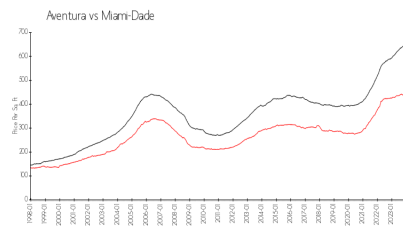

Market Information

Portsview Waterways: $373/sq. ft.
Aventura: $444/sq. ft.

Aventura: $444/sq. ft.
Miami-Dade: $703/sq. ft.

Inventory for Sale

Portsview Waterways	2%
Aventura	5%
Miami-Dade	3%

Avg. Time to Close Over Last 12 Months

Portsview Waterways	76 days
Aventura	87 days
Miami-Dade	81 days