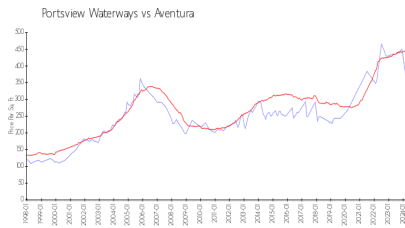

Market Information

Portsview Waterways: $373/sq. ft.
Aventura: $444/sq. ft.

Aventura: $444/sq. ft.
Miami-Dade: $703/sq. ft.

Inventory for Sale

Portsview Waterways	2%
Aventura	5%
Miami-Dade	3%

Avg. Time to Close Over Last 12 Months

Portsview Waterways	76 days
Aventura	87 days
Miami-Dade	81 days