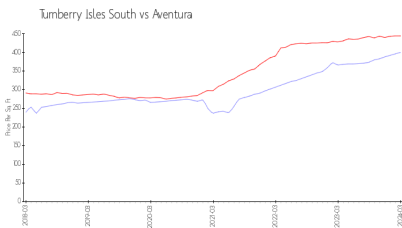

Turnberry Isles South

19667 Turnberry Way, Aventura, FL, Miami-Dade 33180

Building Information

| | |
|--|-----|
| Number of units: | 271 |
| Number of active listings for rent: | 0 |
| Number of active listings for sale: | 11 |
| Building inventory for sale: | 4% |
| Number of sales over the last 12 months: | 8 |
| Number of sales over the last 6 months: | 3 |
| Number of sales over the last 3 months: | 2 |

Turnberry Isle South Tower
 Address: 19667 Turnberry Way,
 Miami, FL 33180,
 Phone: +1 305-935-1401

Built in 1980 - 271 units - 29 floors

Market Information

Turnberry Isles South: \$400/sq. ft.
 Aventura: \$444/sq. ft.

Aventura: \$444/sq. ft.
 Miami-Dade: \$703/sq. ft.

Inventory for Sale

| | |
|-----------------------|----|
| Turnberry Isles South | 4% |
| Aventura | 4% |
| Miami-Dade | 3% |

Avg. Time to Close Over Last 12 Months