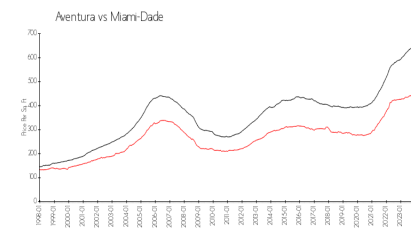

Turnberry Isle South Tower
 Address: 19667 Turnberry Way,
 Miami, FL 33180,
 Phone: +1 305-935-1401

Built in 1980 - 271 units - 29 floors

Market Information

Turnberry Isles South: \$400/sq. ft.
 Aventura: \$444/sq. ft.

Aventura: \$444/sq. ft.
 Miami-Dade: \$703/sq. ft.

Inventory for Sale

| | |
|-----------------------|----|
| Turnberry Isles South | 4% |
| Aventura | 4% |
| Miami-Dade | 3% |

Avg. Time to Close Over Last 12 Months