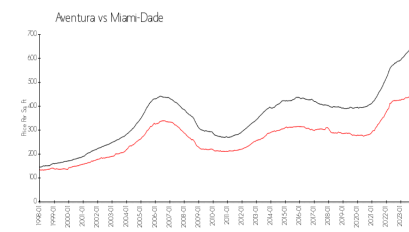

Turnberry Village North Tower

20000 E Country Club Dr, Aventura, FL, Miami-Dade 33180

Building Information

Number of units: 191
 Number of active listings for rent: 6
 Number of active listings for sale: 9
 Building inventory for sale: 4%
 Number of sales over the last 12 months: 11
 Number of sales over the last 6 months: 6
 Number of sales over the last 3 months: 1

Turnberry Village Condominium Association
 (305) 932-9705

Built in 2006 - 191 units - 13 floors

Market Information

Turnberry Village North Tower: \$404/sq. ft.
 Aventura: \$444/sq. ft.

Aventura: \$444/sq. ft.
 Miami-Dade: \$703/sq. ft.