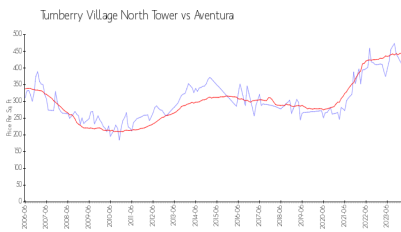

Turnberry Village North Tower

20000 E Country Club Dr, Aventura, FL, Miami-Dade 33180

Building Information

Number of units: 191
 Number of active listings for rent: 6
 Number of active listings for sale: 9
 Building inventory for sale: 4%
 Number of sales over the last 12 months: 11
 Number of sales over the last 6 months: 6
 Number of sales over the last 3 months: 1

Turnberry Village Condominium Association
 (305) 932-9705

Built in 2006 - 191 units - 13 floors

Market Information

Turnberry Village North Tower: \$404/sq. ft.
 Aventura: \$444/sq. ft.

Aventura: \$444/sq. ft.
 Miami-Dade: \$703/sq. ft.

Inventory for Sale

Turnberry Village North Tower: 4%
 Aventura: 5%
 Miami-Dade: 3%

Avg. Time to Close Over Last 12 Months

Turnberry Village North Tower: 106 days
 Aventura: 87 days
 Miami-Dade: 81 days