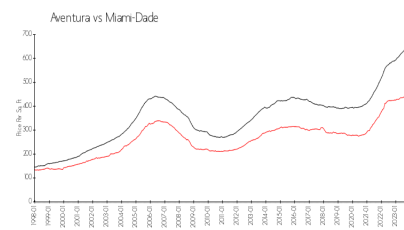

## Market Information

Turnberry Village South Tower: \$425/sq. ft.  
 Aventura: \$444/sq. ft.

Aventura: \$444/sq. ft.  
 Miami-Dade: \$703/sq. ft.