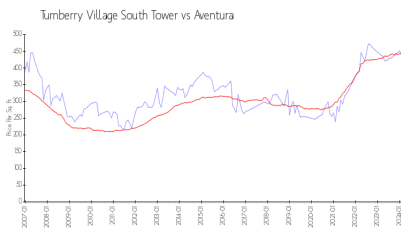

## Market Information

Turnberry Village South Tower: \$425/sq. ft.  
 Aventura: \$444/sq. ft.

Aventura: \$444/sq. ft.  
 Miami-Dade: \$703/sq. ft.