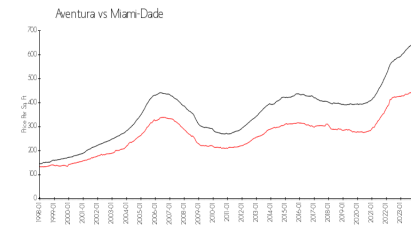

Yacht Club at Aventura

19501 E Country Club Dr, Aventura, FL, Miami-Dade 33180

Building Information

Number of units:	430
Number of active listings for rent:	32
Number of active listings for sale:	20
Building inventory for sale:	4%
Number of sales over the last 12 months:	29
Number of sales over the last 6 months:	17
Number of sales over the last 3 months:	11

Built in 1994 - 430 units - 6 floors

Market Information

Yacht Club at Aventura:	\$471/sq. ft.	Aventura:	\$444/sq. ft.
Aventura:	\$444/sq. ft.	Miami-Dade:	\$703/sq. ft.

Inventory for Sale

Yacht Club at Aventura	4%
Aventura	4%
Miami-Dade	3%