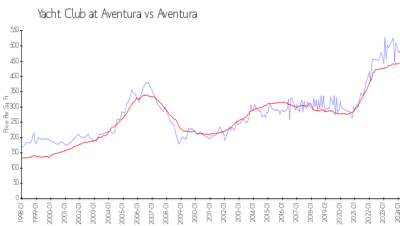

Yacht Club at Aventura

19501 E Country Club Dr, Aventura, FL, Miami-Dade 33180

Building Information

Number of units:	430
Number of active listings for rent:	32
Number of active listings for sale:	20
Building inventory for sale:	4%
Number of sales over the last 12 months:	29
Number of sales over the last 6 months:	17
Number of sales over the last 3 months:	11

Built in 1994 - 430 units - 6 floors

Market Information

Yacht Club at Aventura:	\$471/sq. ft.	Aventura:	\$444/sq. ft.
Aventura:	\$444/sq. ft.	Miami-Dade:	\$703/sq. ft.

Inventory for Sale

Yacht Club at Aventura	4%
Aventura	4%
Miami-Dade	3%