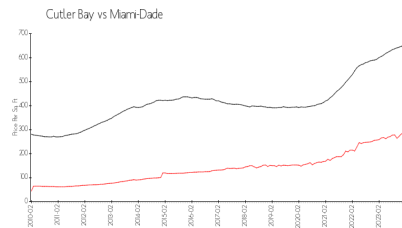

Courts at Bayshore 2 (The)

22301-22931 SW 88 Pl, Cutler Bay, FL, Miami-Dade 33190

Building Information

Number of units: 272
 Number of active listings for rent: 4
 Number of active listings for sale: 0
 Building inventory for sale:
 Number of sales over the last 12 months: 07%
 Number of sales over the last 6 months: 6
 Number of sales over the last 3 months: 3

The Courts At Bayshore
 22711 SW 88th Pl,
 Cutler Bay, FL 33190
 (877) 876-6980

Built in 2007 - 272 units - 3 floors

Market Information

Courts at Bayshore 2 (The): \$295/sq. ft.
 Cutler Bay: \$278/sq. ft.