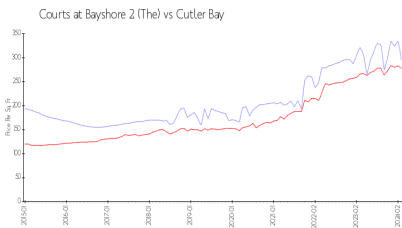

Courts at Bayshore 2 (The)

22301-22931 SW 88 Pl, Cutler Bay, FL, Miami-Dade 33190

Building Information

Number of units: 272
 Number of active listings for rent: 4
 Number of active listings for sale: 0
 Building inventory for sale:
 Number of sales over the last 12 months: 07%
 Number of sales over the last 6 months: 6
 Number of sales over the last 3 months: 3

The Courts At Bayshore
 22711 SW 88th Pl,
 Cutler Bay, FL 33190
 (877) 876-6980

Built in 2007 - 272 units - 3 floors

Market Information

Courts at Bayshore 2 (The): \$295/sq. ft.
 Cutler Bay: \$278/sq. ft.