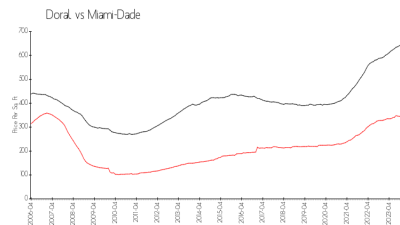

Market Information

Courts at Doral Isles (1-16): $315/sq. ft.
Doral: $354/sq. ft.

Doral: $354/sq. ft.
Miami-Dade: $703/sq. ft.

Inventory for Sale

Courts at Doral Isles (1-16)	1%
Doral	2%
Miami-Dade	3%

Avg. Time to Close Over Last 12 Months

Courts at Doral Isles (1-16)	47 days
Doral	48 days
Miami-Dade	81 days