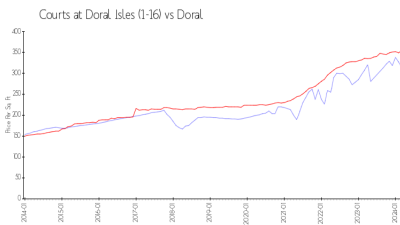

Courts at Doral Isles (1-16)

6340 NW 114 Ave, Doral, FL, Miami-Dade 33178

Building Information

Number of units:	368
Number of active listings for rent:	10
Number of active listings for sale:	5
Building inventory for sale:	1%
Number of sales over the last 12 months:	12
Number of sales over the last 6 months:	8
Number of sales over the last 3 months:	6

The Courts At Doral Isles
 6320 NW 114th Ave
 Doral, FL 33178
 Phone number (305) 718-4038
<https://www.ourdoralisles.com/Page/13>

Built in 2001 - 368 units - 3 floors

Market Information

Courts at Doral Isles (1-16): \$315/sq. ft.
 Doral: \$354/sq. ft.

Doral: \$354/sq. ft.
 Miami-Dade: \$703/sq. ft.

Inventory for Sale

Courts at Doral Isles (1-16)	1%
Doral	2%
Miami-Dade	3%

Avg. Time to Close Over Last 12 Months

Courts at Doral Isles (1-16)	47 days
Doral	48 days
Miami-Dade	81 days