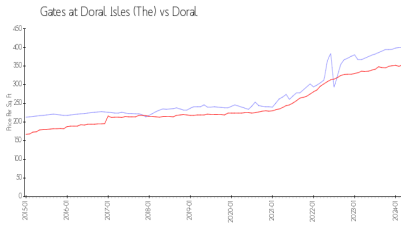

## Market Information

Gates at Doral Isles (The): \$400/sq. ft.  
 Doral: \$354/sq. ft.

Doral: \$354/sq. ft.  
 Miami-Dade: \$703/sq. ft.