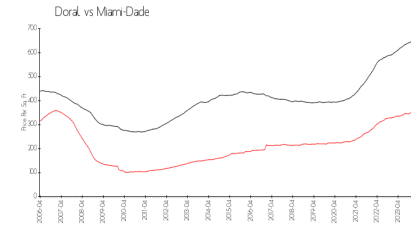

## Market Information

Gates at Doral Isles (The): \$400/sq. ft.  
 Doral: \$354/sq. ft.

Doral: \$354/sq. ft.  
 Miami-Dade: \$703/sq. ft.