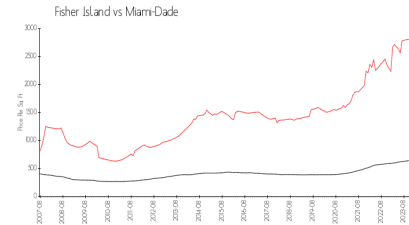

Palazzo Della Luna - Fisher Island
Address: 6800 Fisher Island Dr,
Miami Beach, FL 33109
Phone: +1 305-535-6071

Built in 2019 - 46 units - 9 floors

Market Information

Palazzo della Luna: \$3520/sq. ft.
Fisher Island: \$2884/sq. ft.

Fisher Island: \$2884/sq. ft.
Miami-Dade: \$703/sq. ft.

Inventory for Sale

Palazzo della Luna	6%
Fisher Island	5%
Miami-Dade	3%

Avg. Time to Close Over Last 12 Months

Palazzo della Luna	153 days
Fisher Island	177 days
Miami-Dade	81 days