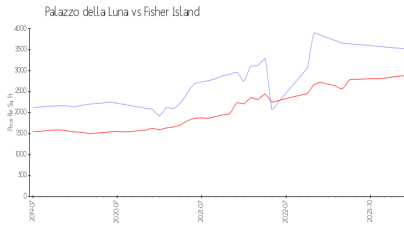

Palazzo della Luna

6800 Fisher Island Dr, Fisher Island, FL, Miami-Dade 33109

Building Information

Number of units:	46
Number of active listings for rent:	1
Number of active listings for sale:	3
Building inventory for sale:	6%
Number of sales over the last 12 months:	1
Number of sales over the last 6 months:	0
Number of sales over the last 3 months:	0

Palazzo Della Luna - Fisher Island
Address: 6800 Fisher Island Dr,
Miami Beach, FL 33109
Phone: +1 305-535-6071

Built in 2019 - 46 units - 9 floors

Market Information

Palazzo della Luna: \$3520/sq. ft.
Fisher Island: \$2884/sq. ft.