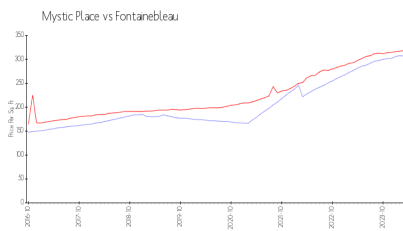

Mystic Place Condo Associates  
Address: 955 NW 82nd Ave,  
Miami, FL 33126

Built in 1998 - 51 units - 3 floors

## Market Information

Mystic Place: \$307/sq. ft.  
Fontainebleau: \$319/sq. ft.

Fontainebleau: \$319/sq. ft.  
Miami-Dade: \$703/sq. ft.