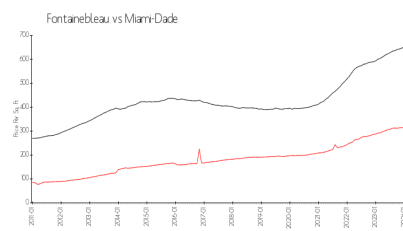

Mystic Place Condo Associates  
Address: 955 NW 82nd Ave,  
Miami, FL 33126

Built in 1998 - 51 units - 3 floors

## Market Information

Mystic Place: \$307/sq. ft.  
Fontainebleau: \$319/sq. ft.

Fontainebleau: \$319/sq. ft.  
Miami-Dade: \$703/sq. ft.