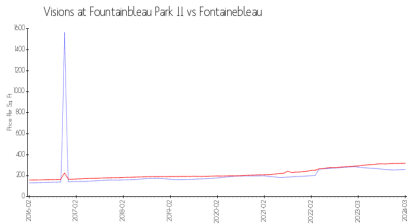

Market Information

Visions at Fountainbleau Park II:	$259/sq. ft.	Fontainebleau:	$319/sq. ft.
Fontainebleau:	$319/sq. ft.	Miami-Dade:	$703/sq. ft.

Inventory for Sale

Visions at Fountainbleau Park II
Fontainebleau
0%%

Miami-Dade

Avg. Time to Close Over Last 12 Months

Visions at Fountainbleau Park II	55 days
Fontainebleau	31 days
Miami-Dade	81 days