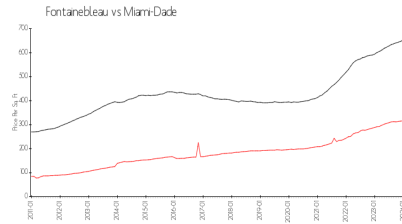

## Market Information

Visions at Fountainbleau Park II:	\$259/sq. ft.	Fontainebleau:	\$319/sq. ft.
Fontainebleau:	\$319/sq. ft.	Miami-Dade:	\$703/sq. ft.